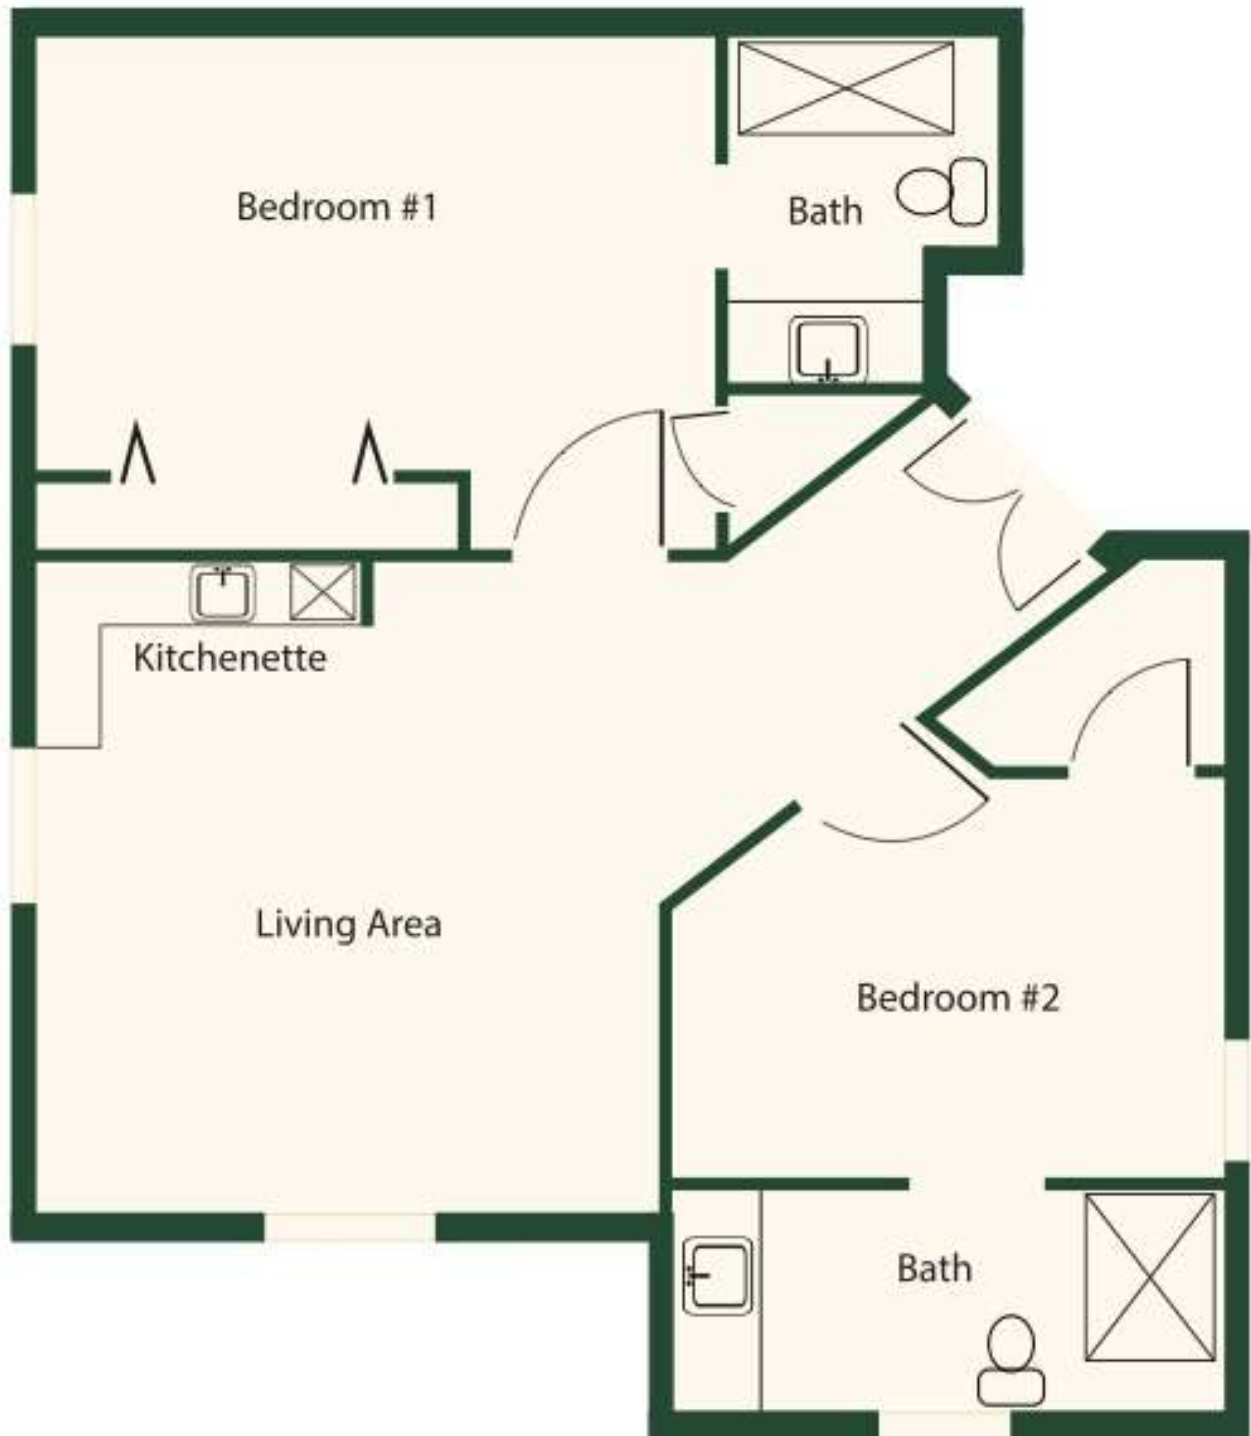

## 1 Bedroom

476 Sq. Ft.

*Square footage is approximate.*

## 2 Bedroom 630 Sq. Ft.

*Square footage is approximate.*

**MERRYVALE**  
A Premier Assisted Living  
Community

**Studio**  
**384 Sq. Ft.**

*Square footage is approximate.*