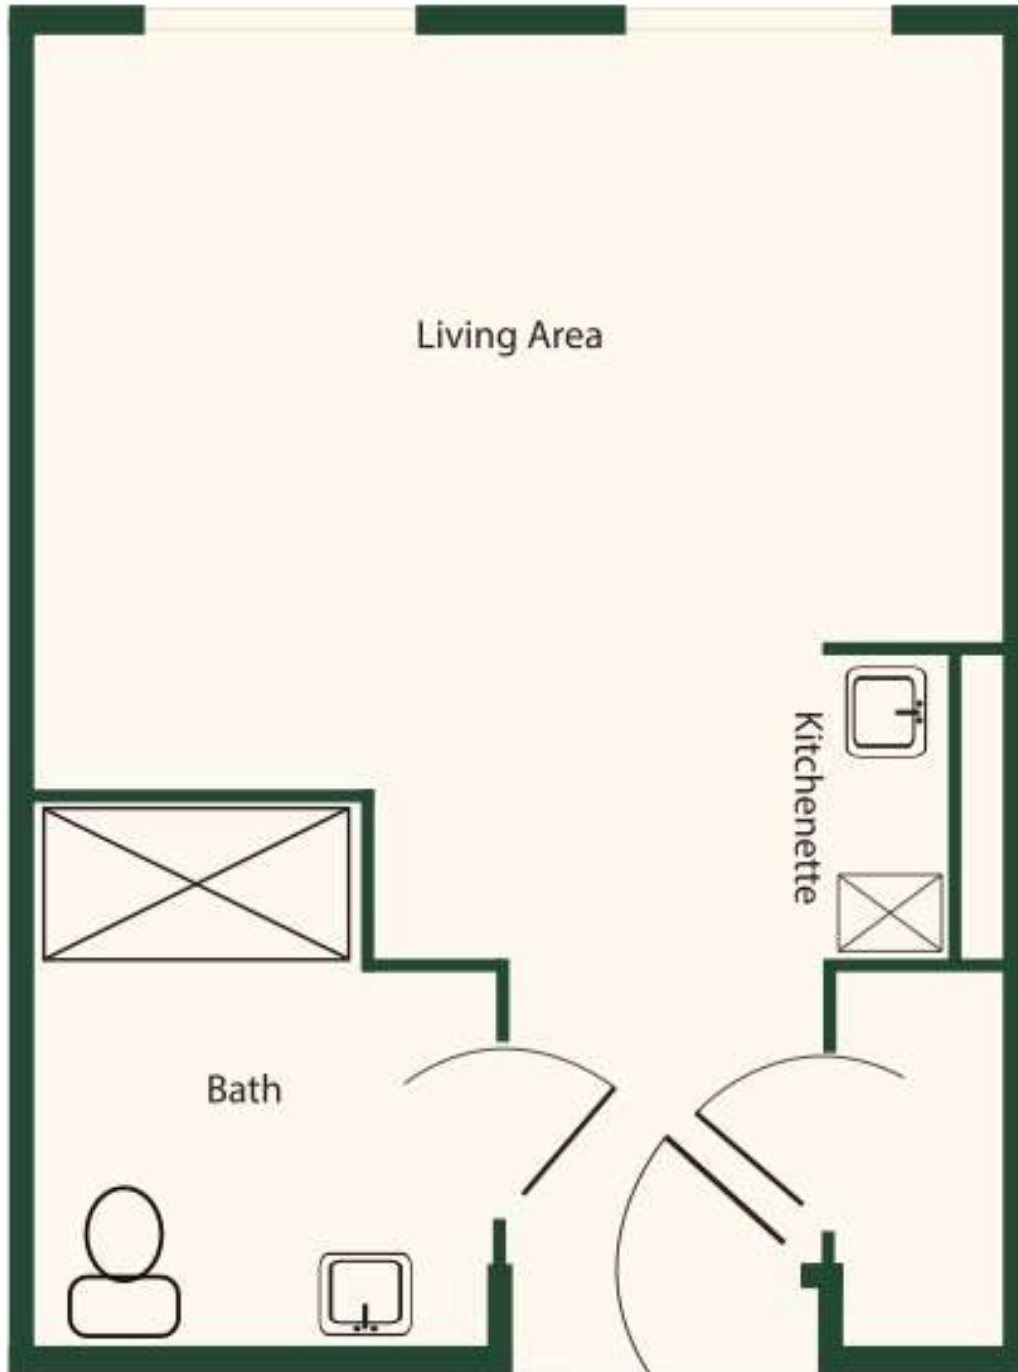

## 2 Bedroom 630 Sq. Ft.

*Square footage is approximate.*

**MERRYVALE**  
A Premier Assisted Living  
Community

**Studio**  
**384 Sq. Ft.**

*Square footage is approximate.*